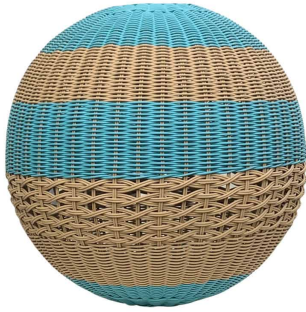

LIGHTING

Odeon M - Pre-owned

From 167,5 €

In its latest collections, Maison Louis Drucker offers beautiful and substantial contemporary-designed lighting fixtures, reconnecting with a rich past in diverse types of furniture. Skillfully woven from synthetic fibers in various colors on a steel structure, these significant lighting fixtures cast a new light on Maison Louis Drucker, already gl

Specifications

Overall height	46 cm
Width	44 cm
Depth	44 cm
Weight	1.8 kg
Structure	Steel
Fiber	Satiné rond (Rehau 2.5mm)
Usage	Outdoor / Aluminium