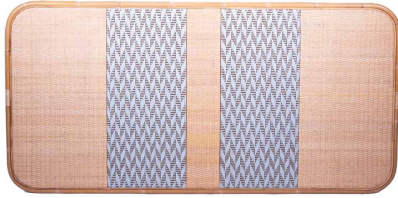

HEADBOARDS

Monceau

On request

Monceau rectangular headboards with rounded corners. They display a vintage charm, an authentic and eco-friendly note with rattan, modern design, and colors of your choice: a seductive combination for your bedroom or those in your boutique hotels. For added elegance, match it with the Maison Louis Drucker foot-of-bed bench to create a unique and ex

Specifications

Overall height	80 cm
Width	190 cm
Weight	19 kg
Structure	Light rattan (Manila)
Fiber	Naturel, Satiné (Raucord) Classics**
Weave	
Usage	Indoor

Available models in stock

186413VAOP-160
160 cm

186413VAOP-180
180 cm

Made to order

This product is fully customizable. Choose your weave pattern from over 80 designs, your structure (rattan or aluminium) and your finishes to create a unique piece.

' Made in France