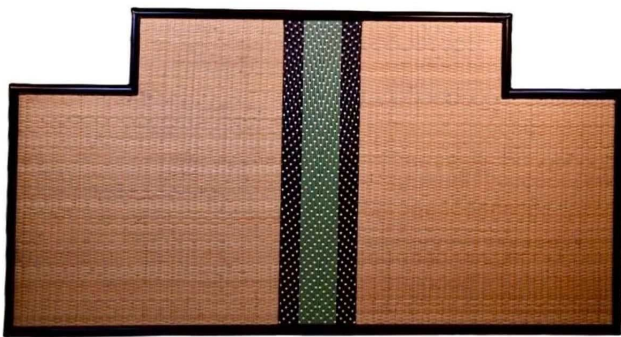

HEADBOARDS

# Doisy 160X85

On request

Inès Lucas had the good idea to reinterpret the headboards by renewing their style. The Doisy headboard, available in two sizes: 70 4/5inX33 7/16in or 63inX33 7/16in, structure in matt lacquered rattan with natural blade weaving pattern highlighted by a triple perpendicular strip in its center woven in black, white and tender green satin colors. Ea

Specifications

Overall height	85 cm
Width	160 cm
Depth	7 cm
Weight	14 kg
Structure	Rotin Écorcé
Fiber	Satin (Raucord)
Weave	Classics**
Usage	Indoor

Available models in stock

146400CUNRBC-160  
Doisy Jaune

146400VTNRBC-160  
Doisy Vert

Made to order

This product is fully customizable. Choose your weave pattern from over 80 designs, your structure (rattan or aluminium) and your finishes to create a unique piece.