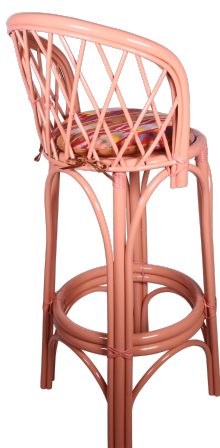

# Corbeille

On request

Comfortable as a chair, tall as a high stool with a seat 31 1/2in off the ground, the Corbeille high chair, with its non-woven rattan backrest and a cushioned seat placed on peeled and then lacquered pink rattan legs, fits into any decor. Indispensable behind the bar of your establishment, a must-have around the island unit of your kitchen, it comb

### Specifications

Overall height	115 cm
Width	52 cm
Usage	Indoor, Outdoor / Aluminium
Stackable	Not stackable

### Available models in stock

Rotin

Alu