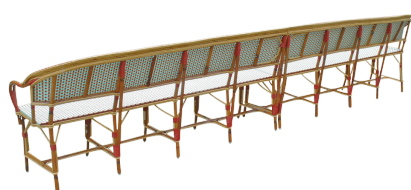

BENCHES

Bastille

On request

The unique MAISON LOUIS DRUCKER canned highchair, perfect bistrot highchair, light and meant to last. Colors are customizable.
Dimensions 27 1/8

Specifications

Overall height	86 cm
Width	Sur-Mesure
Depth	57 cm
Seat height	45 cm
Structure	Dark rattan (Malacca)
Fiber	Glossy (Rilsan)
Weave	Classics**
Usage	Semi-outdoor / Rattan
Stackable	Not stackable

Customization options

Weave ranges : Classics

Weaving fibers : Glossy Rilsan

Structure materials : Malacca rattan

Made to order

This product is fully customizable. Choose your weave pattern from over 80 designs, your structure (rattan or aluminium) and your finishes to create a unique piece.